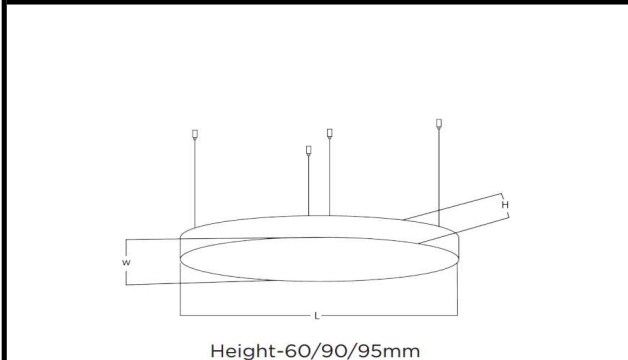

Sovitron Interior Pvt.Ltd.

Model Name	Disc Oval Pendant /DLADSOVDPD-105
Description	Architectural Light

Technical description	Image
-----------------------	-------

Dimension	Custom Dimension H=60/90/95mm
Frame	Aluminium
Color Tempertaure	3000K
Power	105W
Total Luminous Flux	10500 lm
Efficacy	100 lm/W
IP rating	50
Color Rendering	≥80
Mounting	Pendant
Optics	White Opal Diffuser
Dimming	NON-Dimmable
Operating Voltage	220-240 VAC
Standard Lifetime	L70 minimum at 50,000 burning hours

Dimension diagram

Remarks:-

Custom dimension, coating and installation available upon request

Address: Plot #7 Saroorpur-Nangla Industrial Area,Ballabgarh-Sohna Road,Faridabad-121005
Email: info@sovitron.com